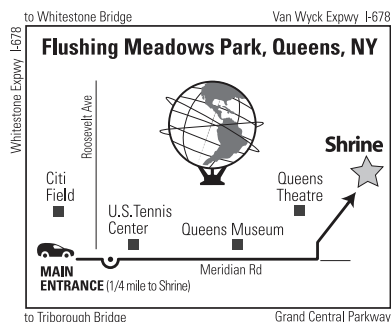

For detailed directions with photos, click smwa.org and for more information, contact:
ST MICHAEL'S WORLD APOSTOLATE
P.O. Box 514
Bayside, NY 11361
718.359.3908
24 hour orderline:
888.830.SMWA (7692)